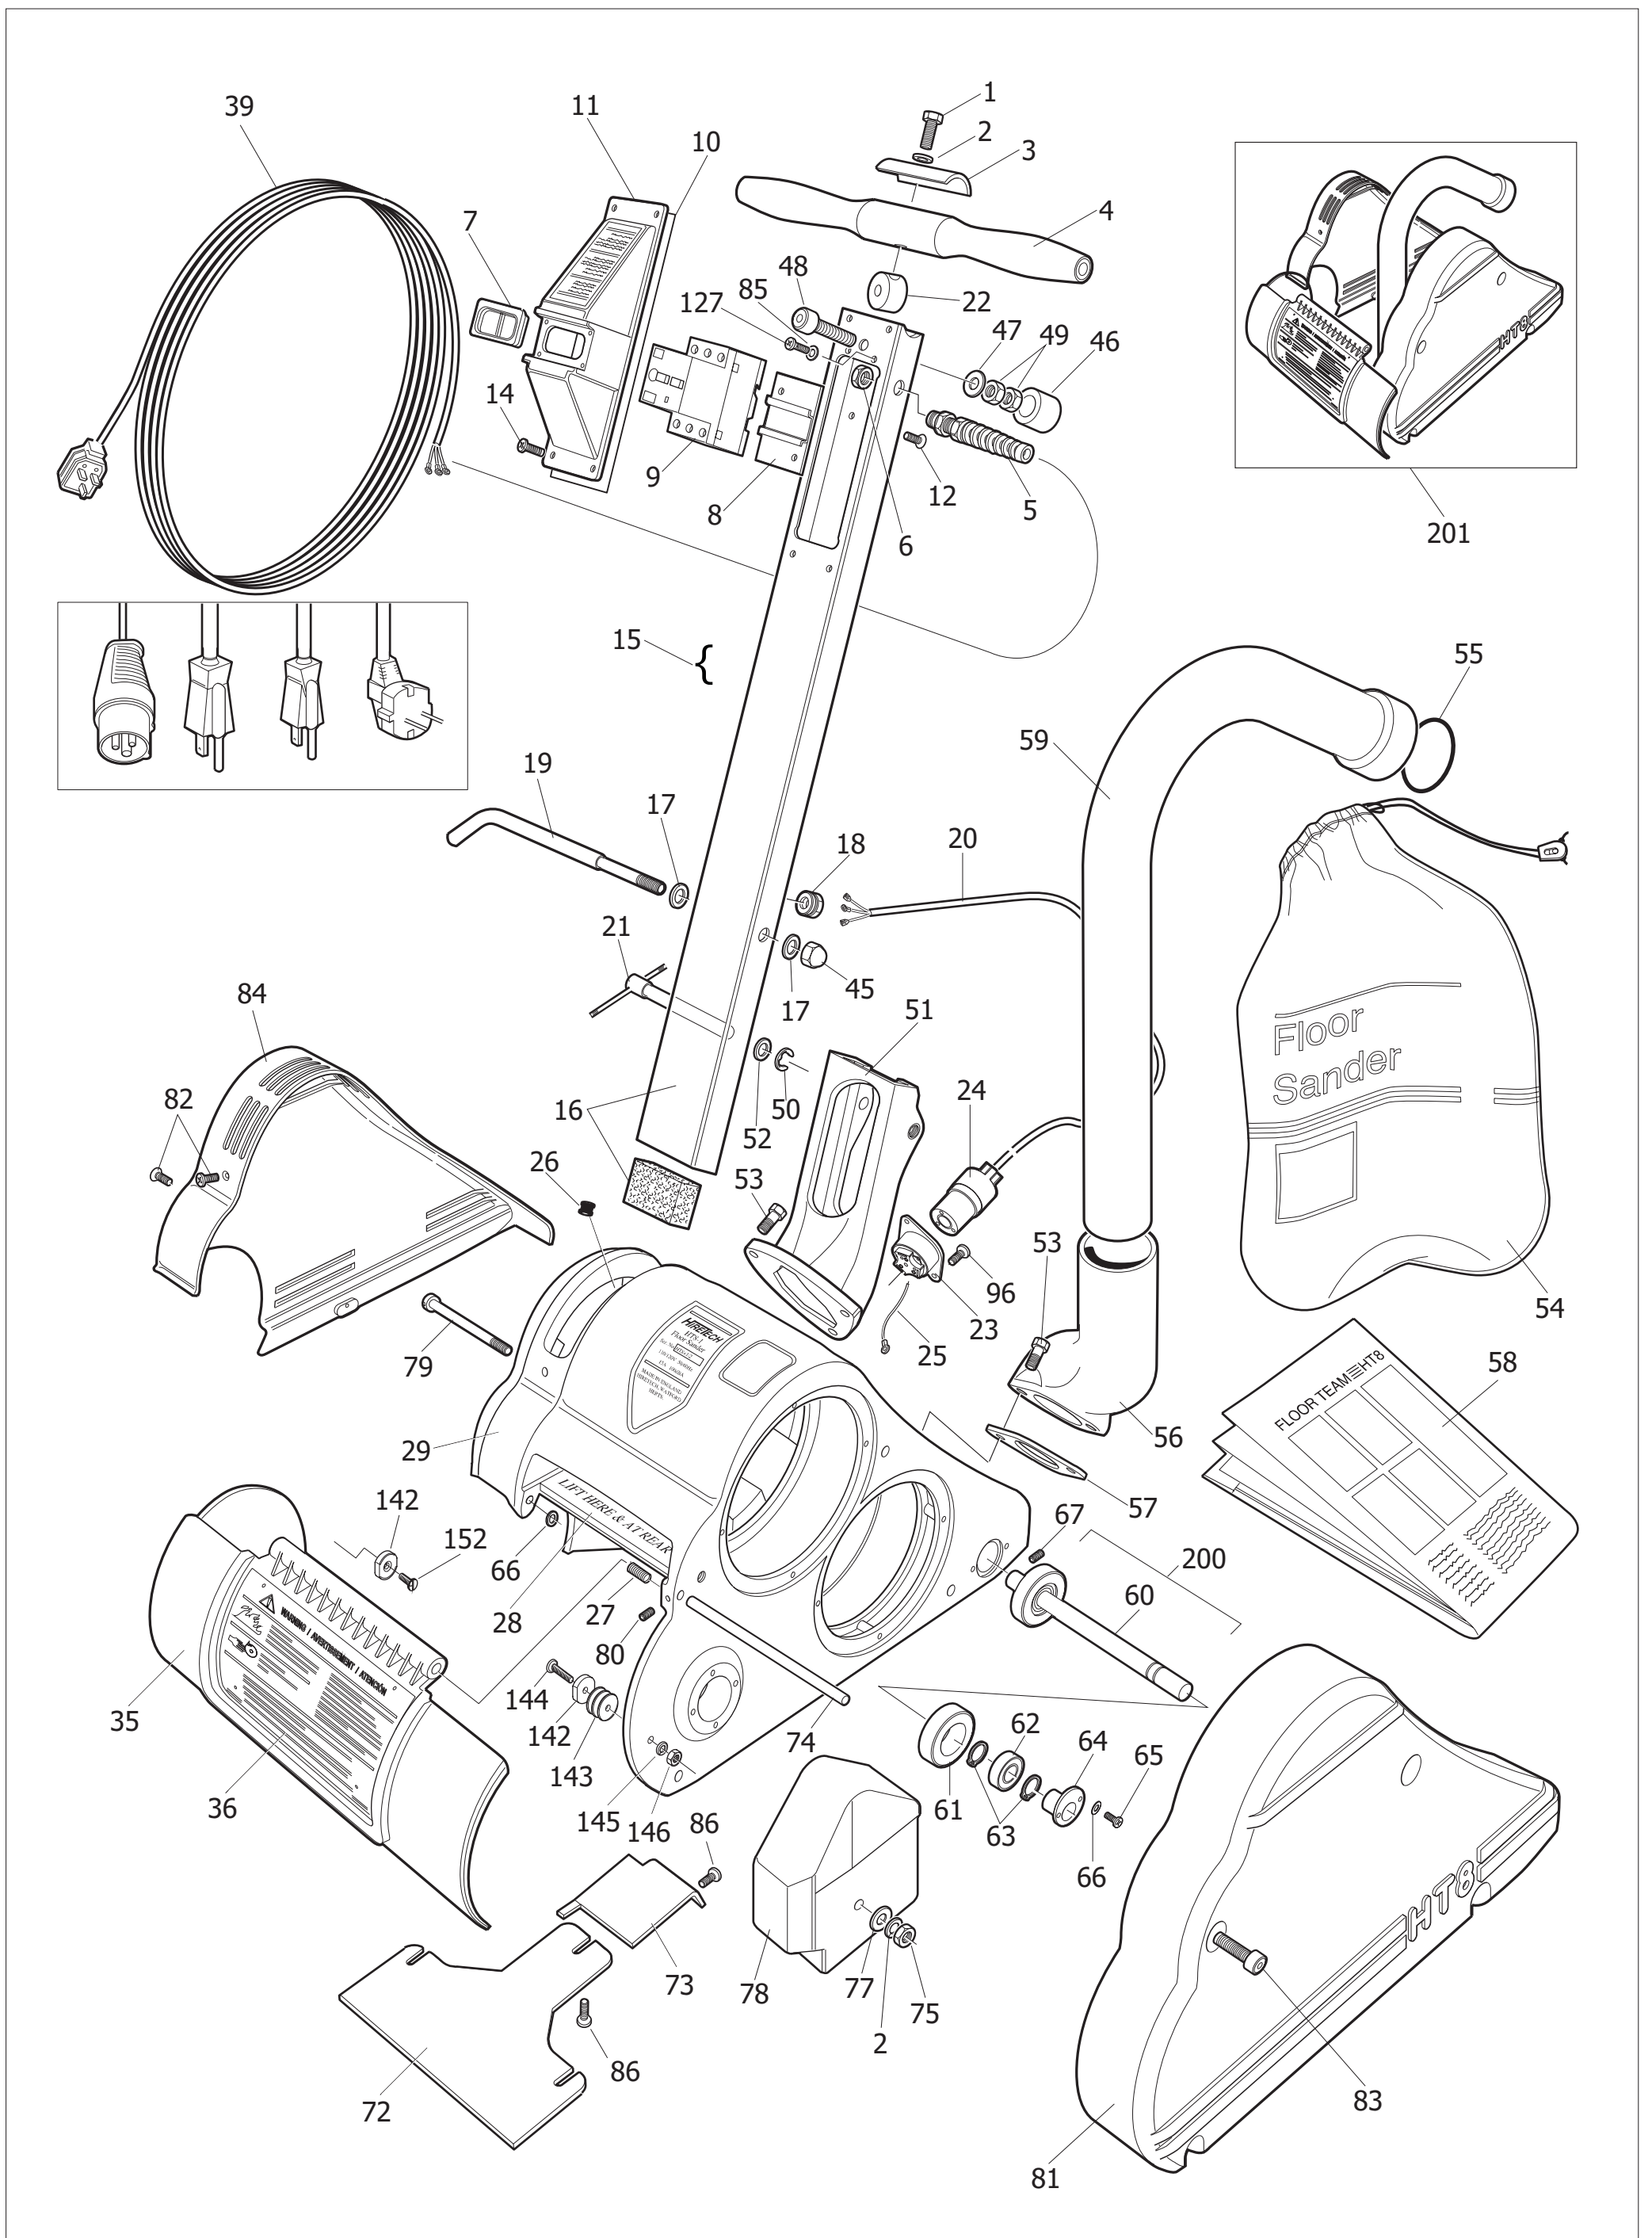

HIRETECH HT8-1.2 EX DRUM FLOOR SANDER PARTS DRAWING

HIRETECH HT8-1.2 EX DRUM FLOOR SANDER PARTS DRAWING