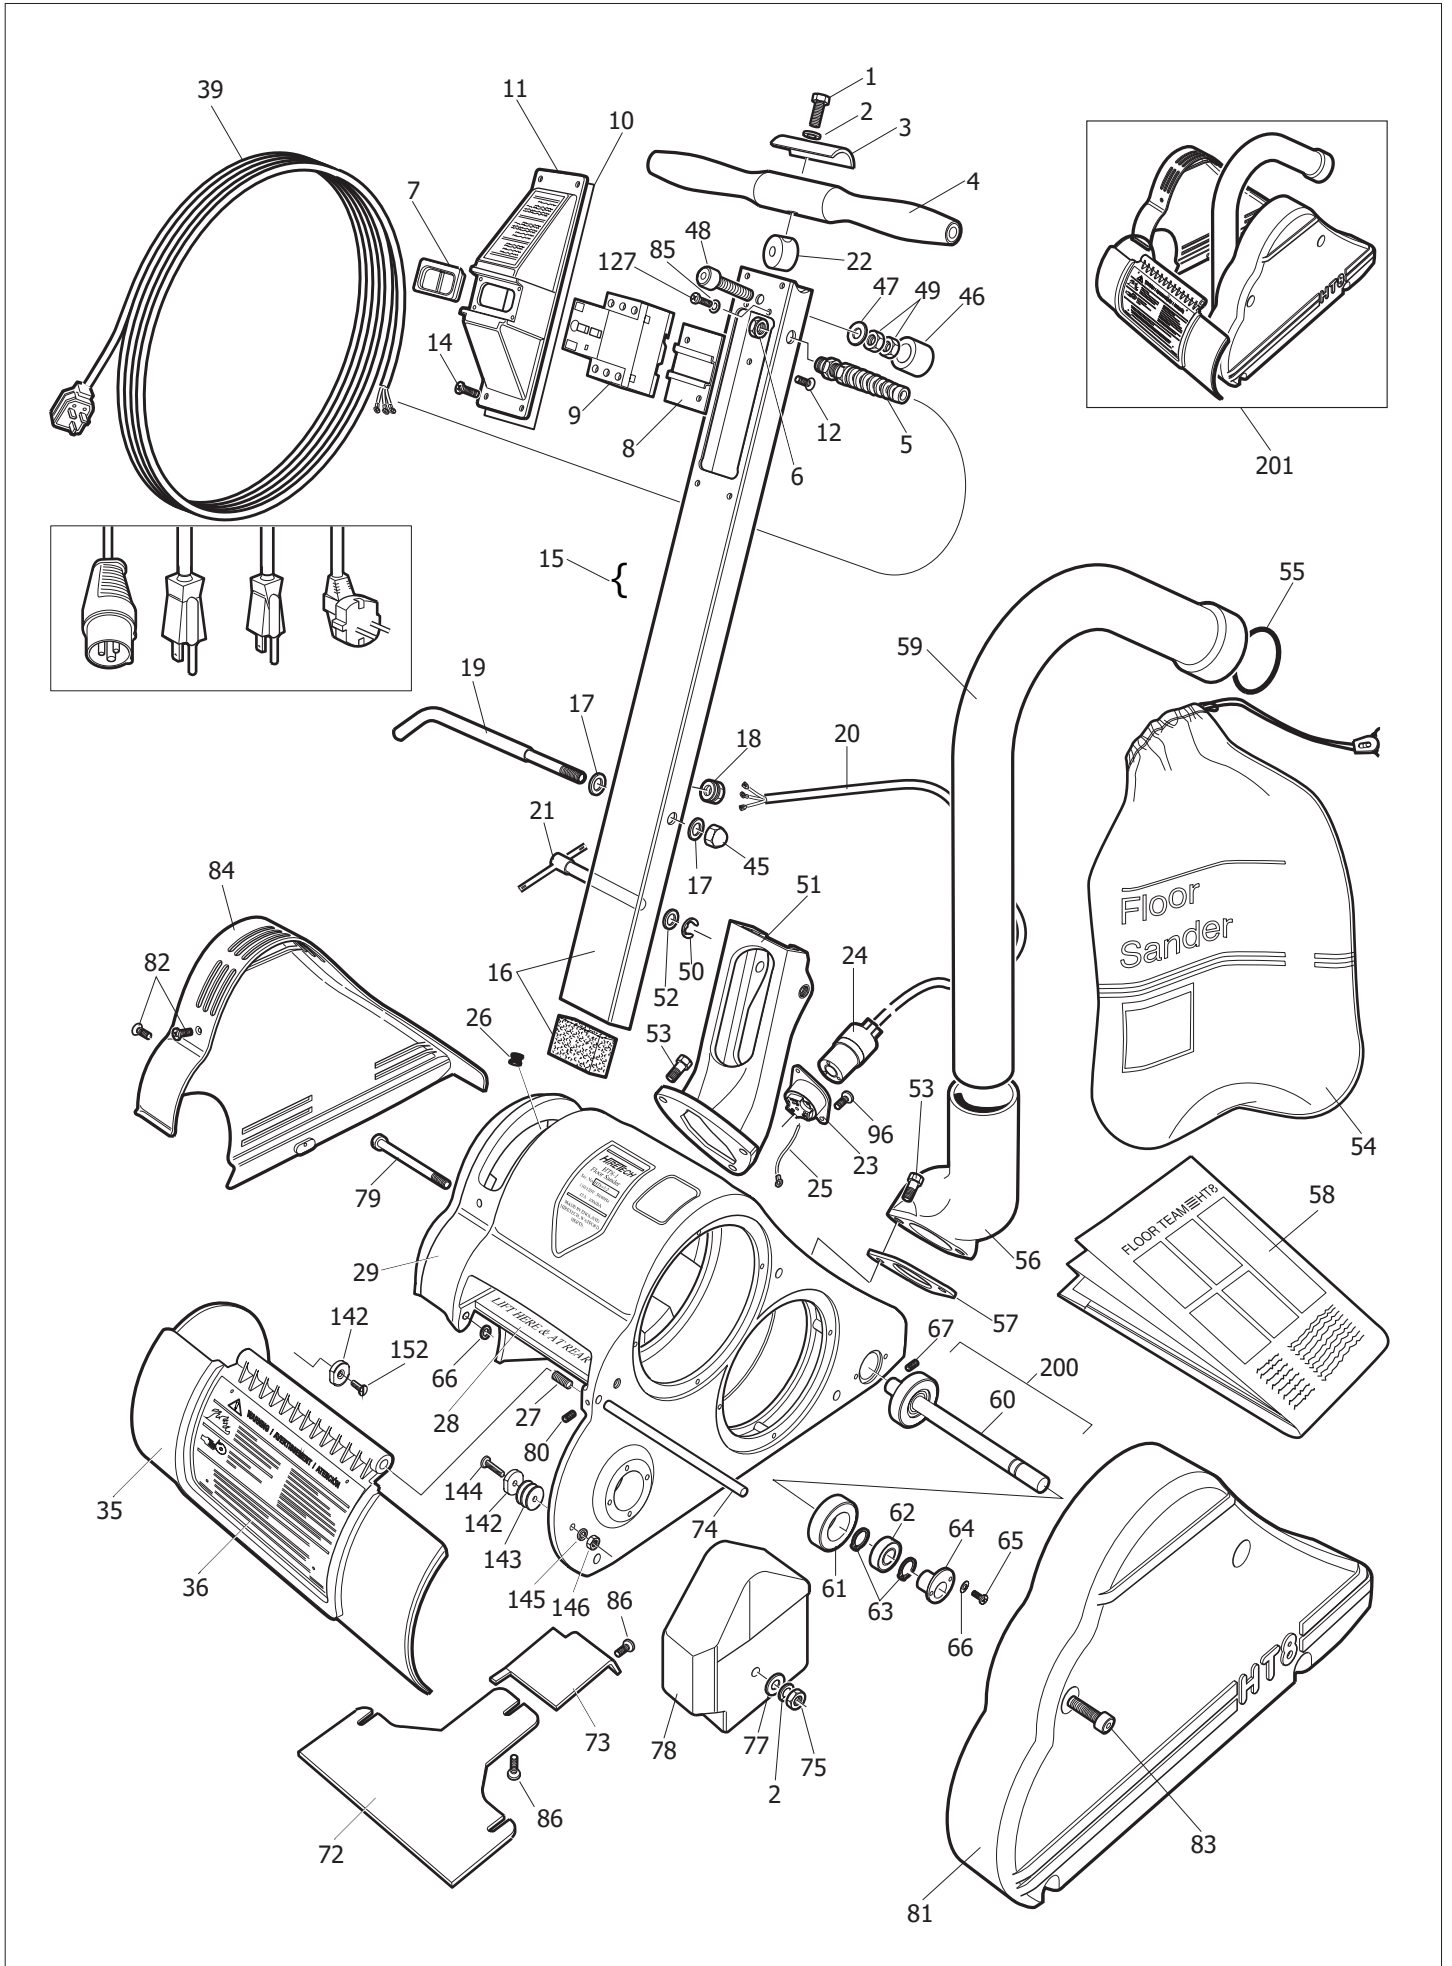

# HIRETECH HT8-1.2 EX DRUM FLOOR SANDER PARTS DRAWING