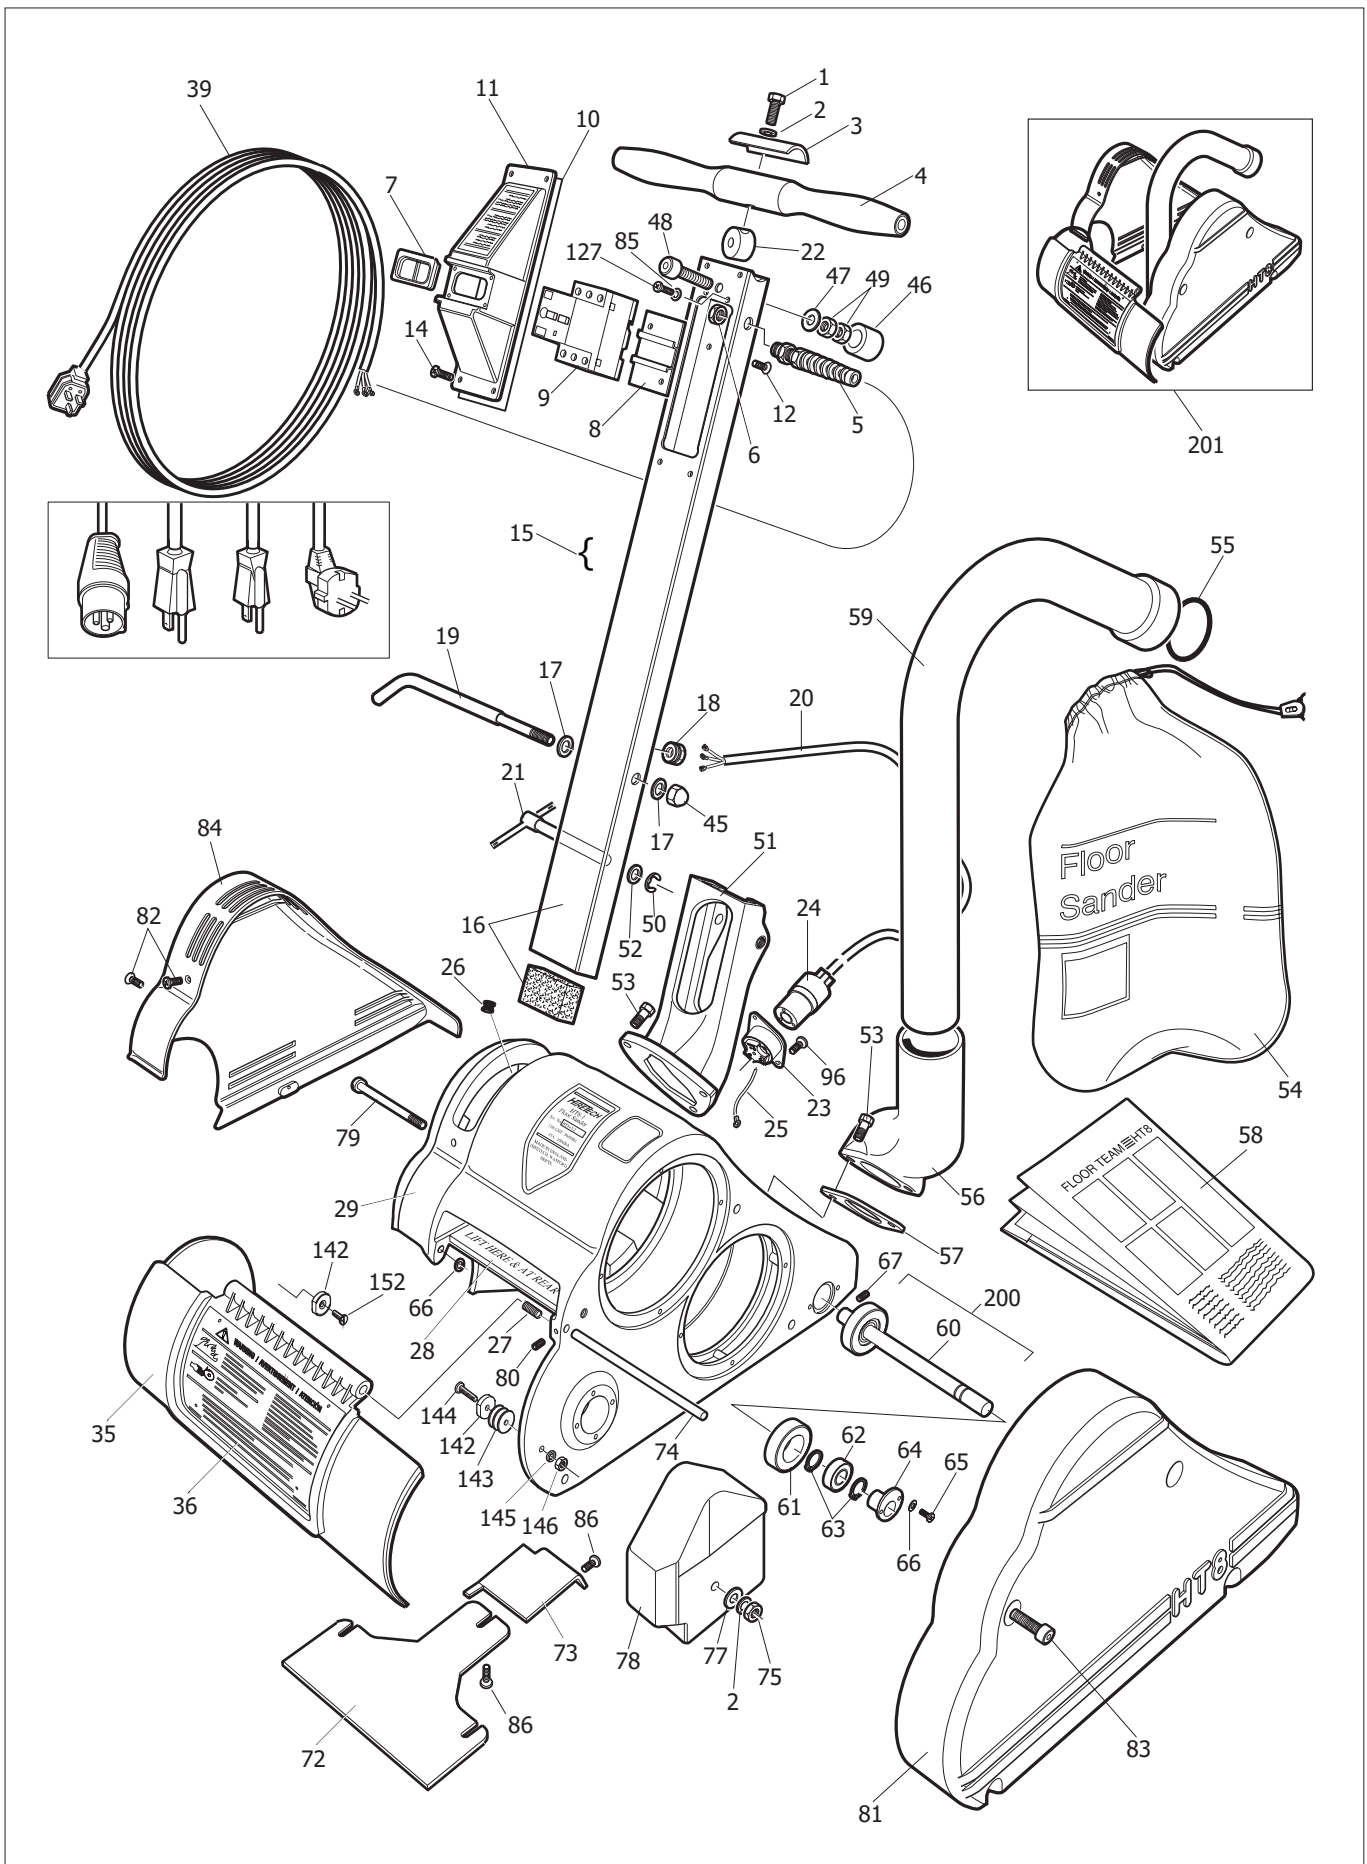

HIRETECH HT8-1.2 EX DRUM FLOOR SANDER PARTS DRAWING

HIRETECH HT8-1.2 EX DRUM FLOOR SANDER PARTS DRAWING