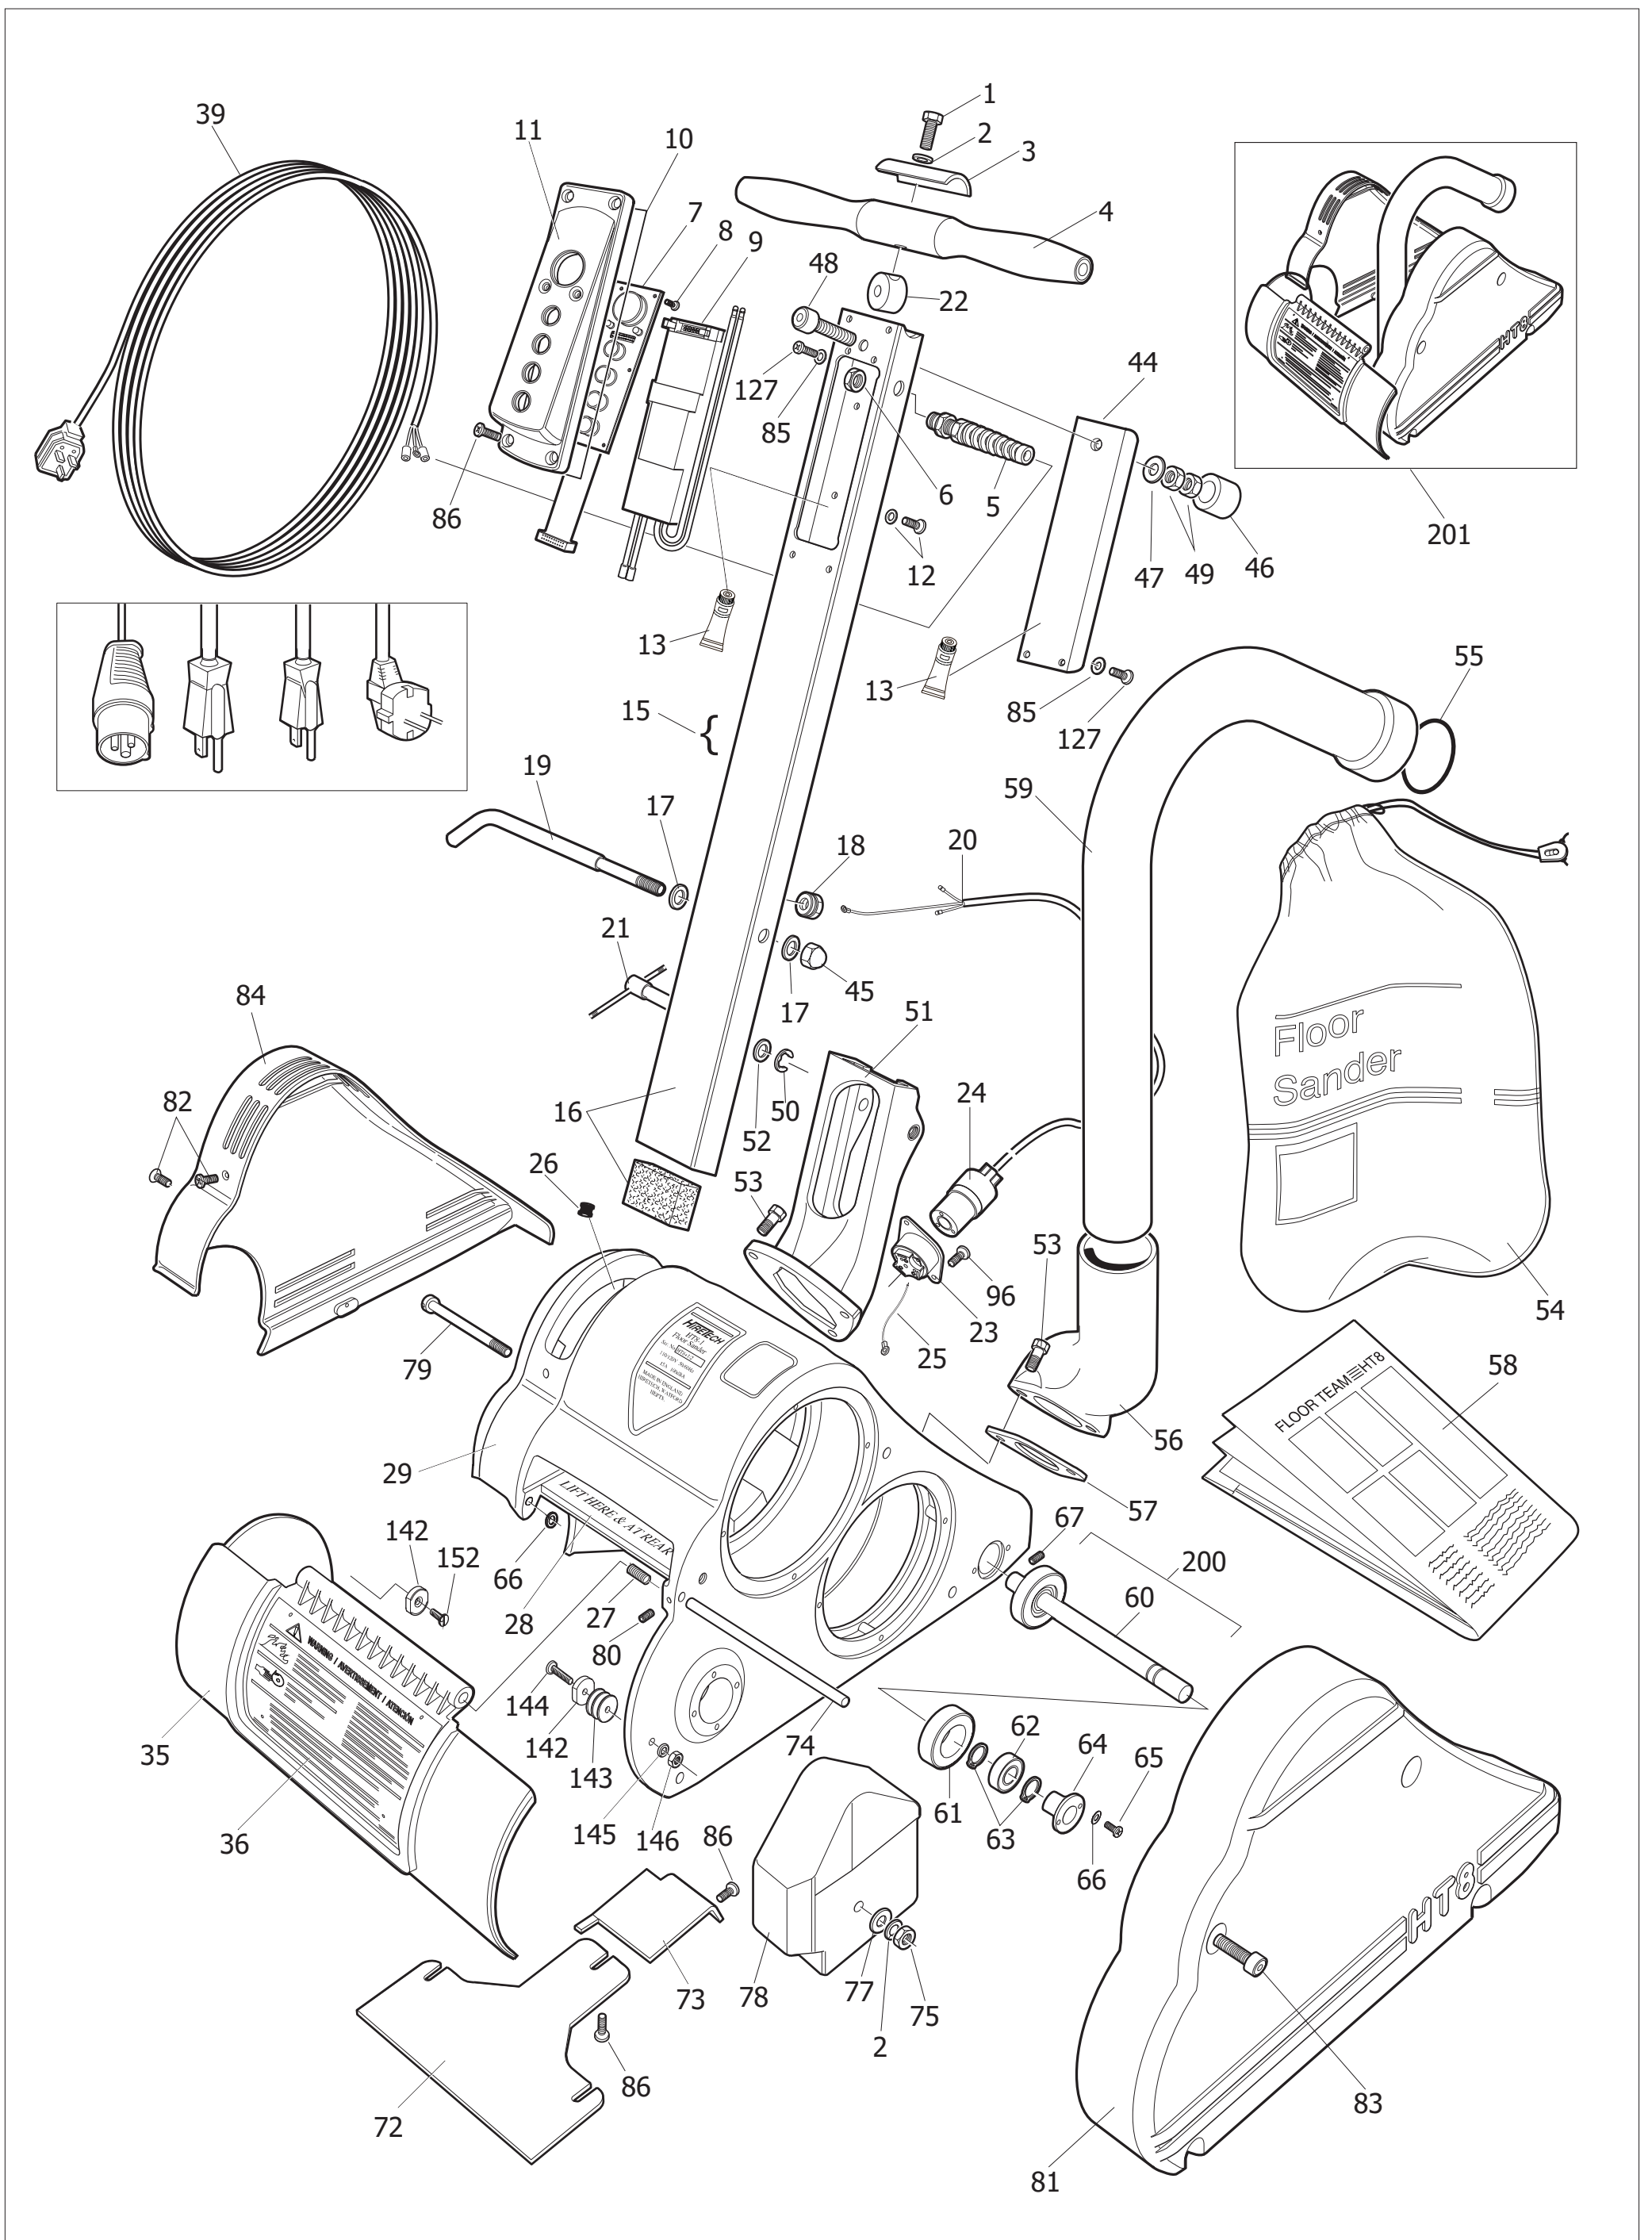

HIRETECH HT8-1.2 EX MULTI-SPEED DRUM FLOOR SANDER PARTS DRAWING

HIRETECH HT8-1.2 EX MULTI-SPEED DRUM FLOOR SANDER PARTS DRAWING