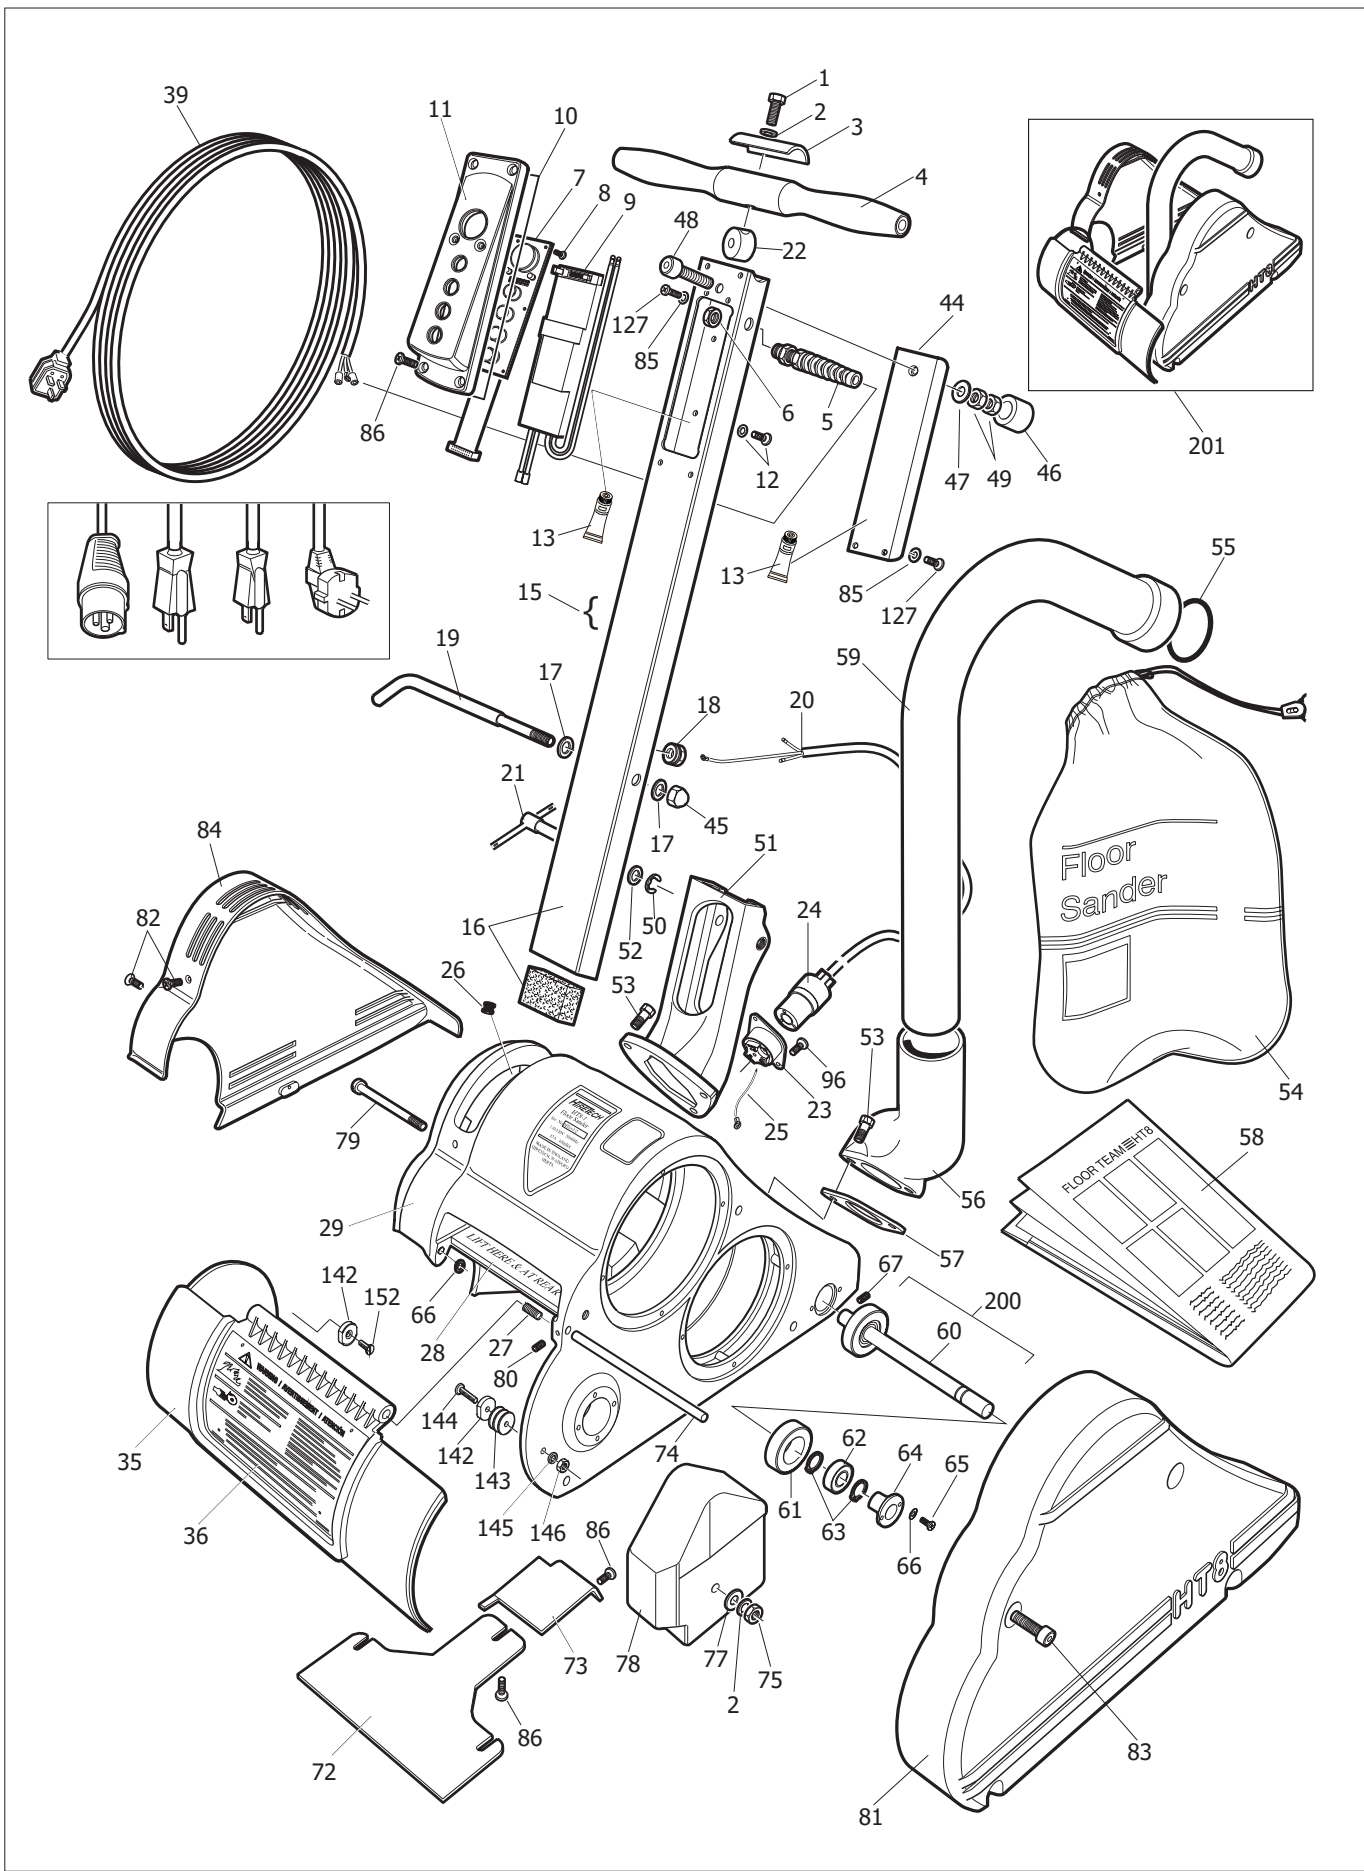

HIRETECH HT8-1.2 EX MULTI-SPEED DRUM FLOOR SANDER PARTS DRAWING

HIRETECH HT8-1.2 EX MULTI-SPEED DRUM FLOOR SANDER PARTS DRAWING