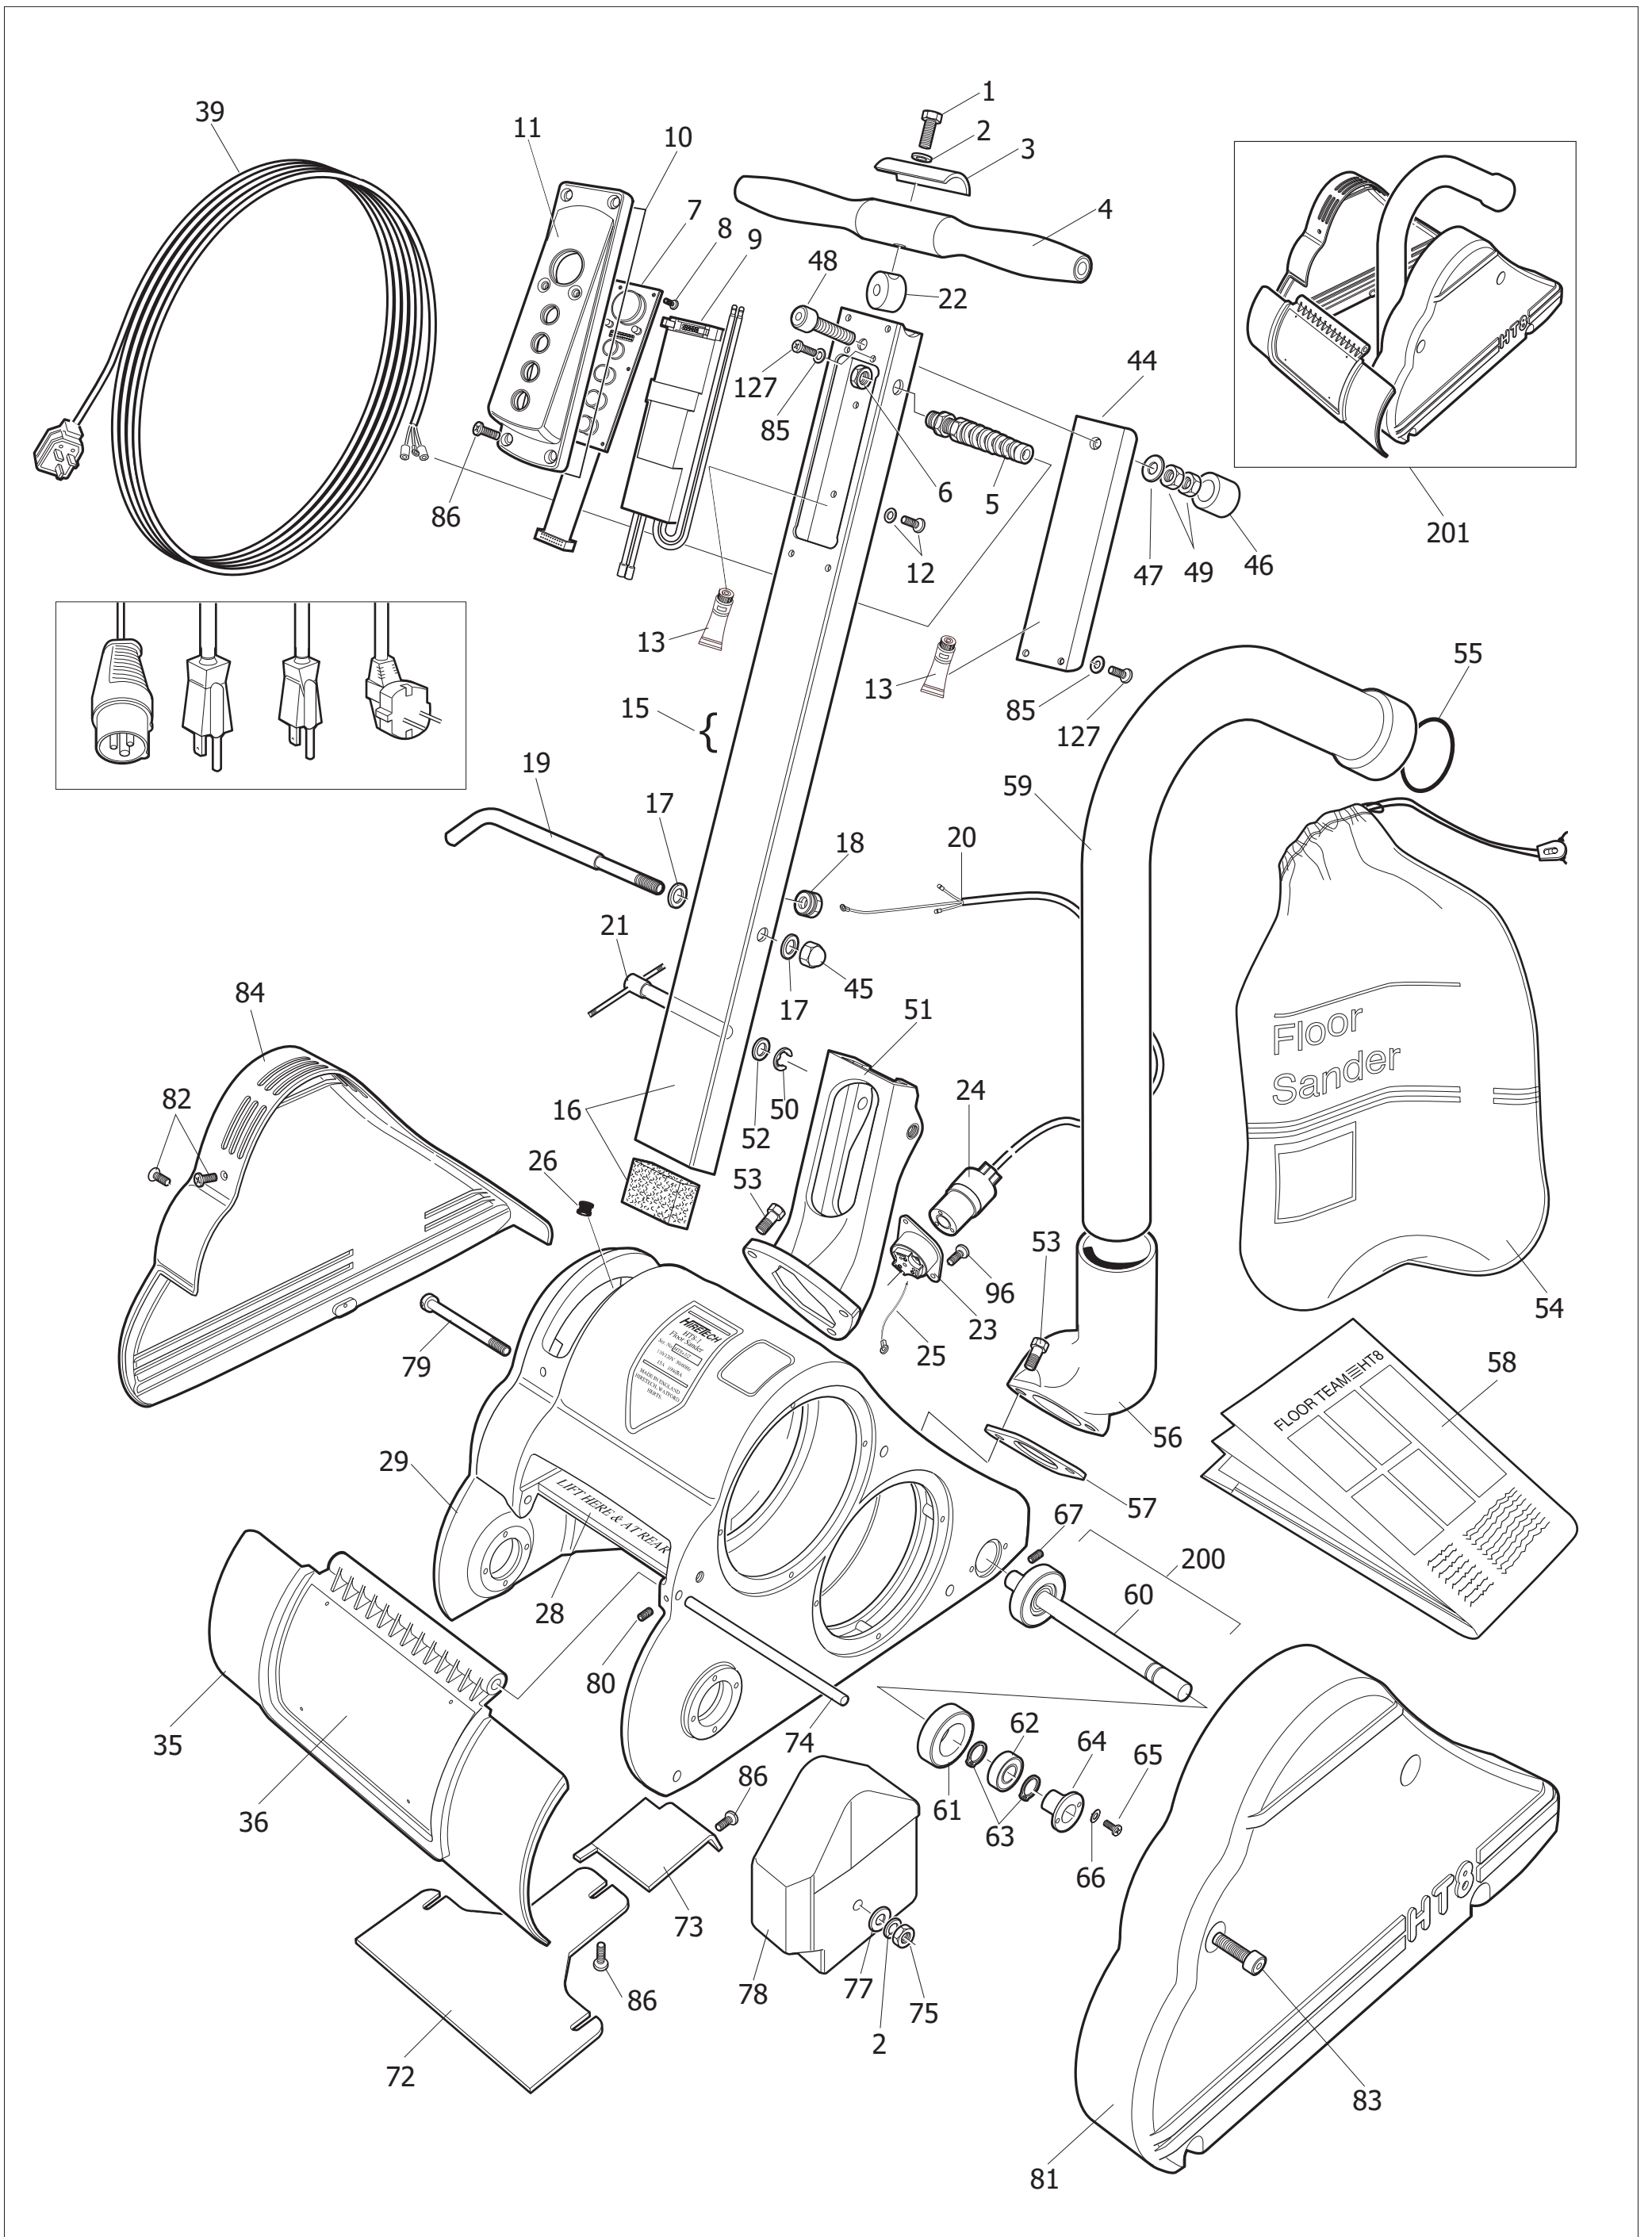

# HIRETECH HT8-1.2 MULTI-SPEED DRUM FLOOR SANDER PARTS DRAWING