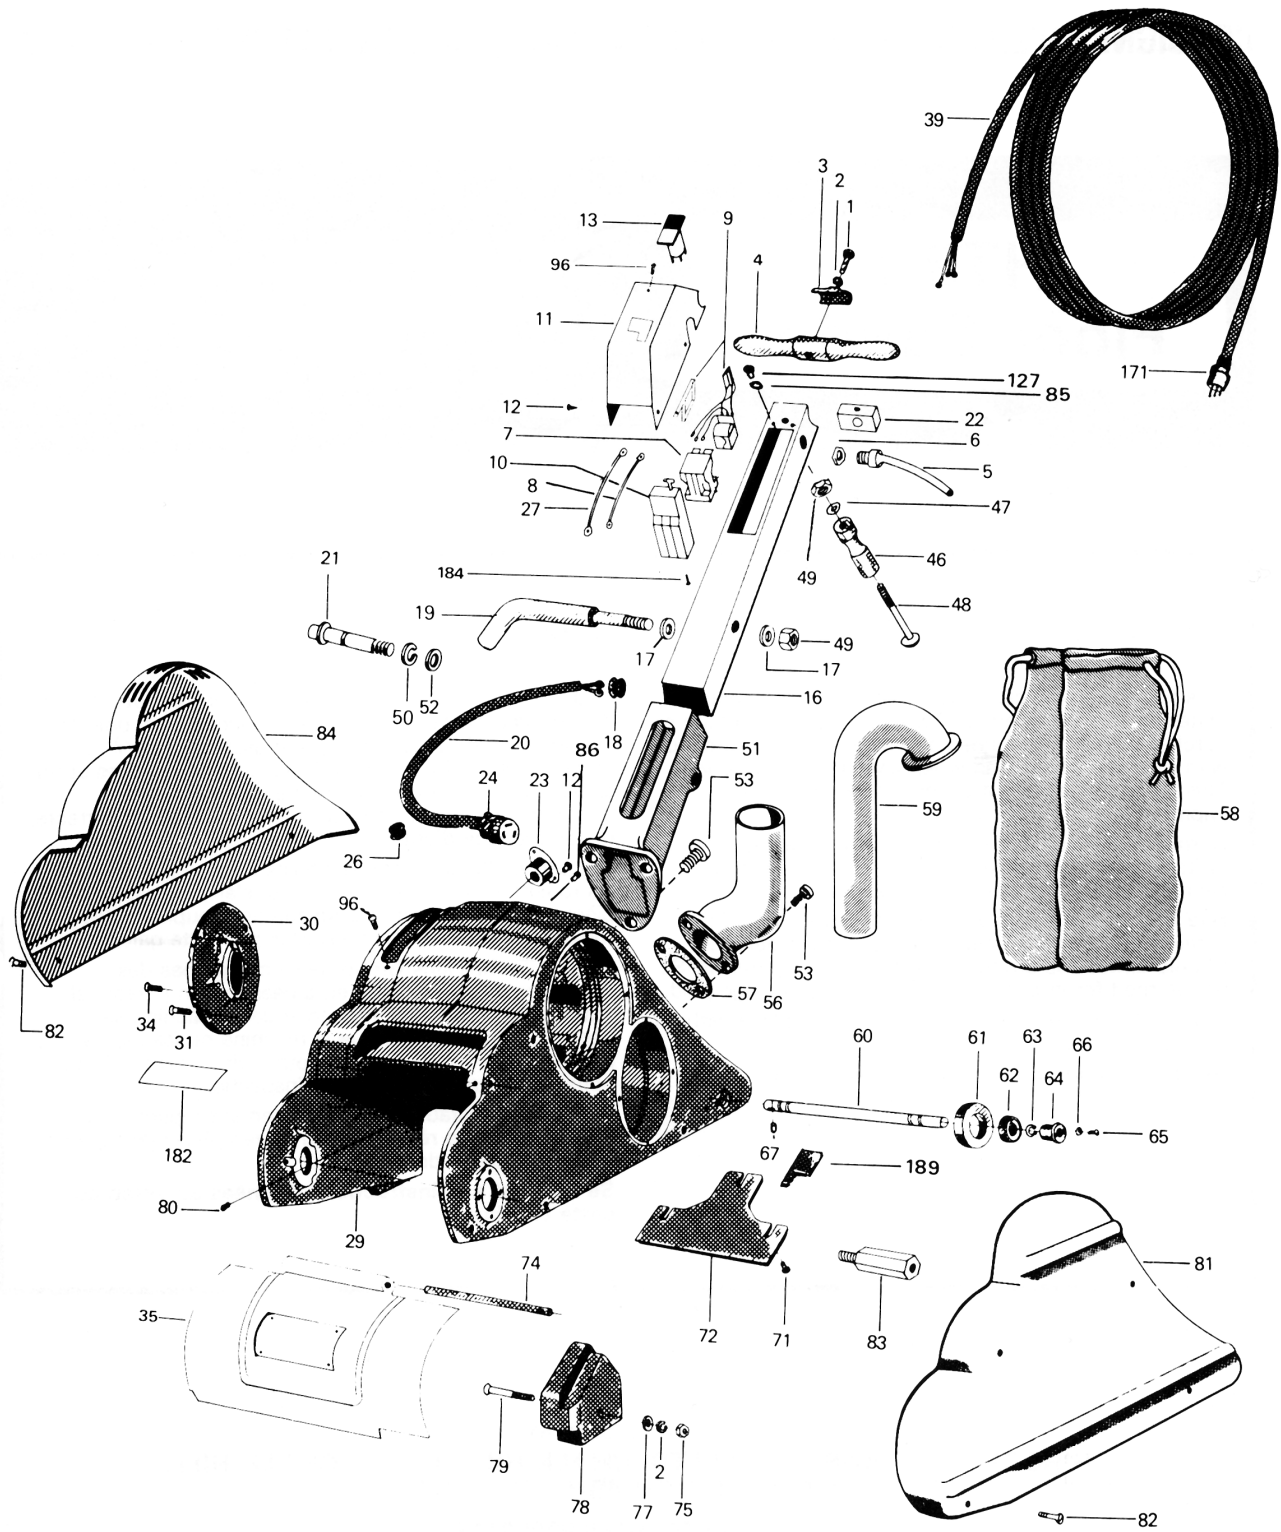

# HIRETECH HT8-1 FLOOR SANDER PARTS DRAWING